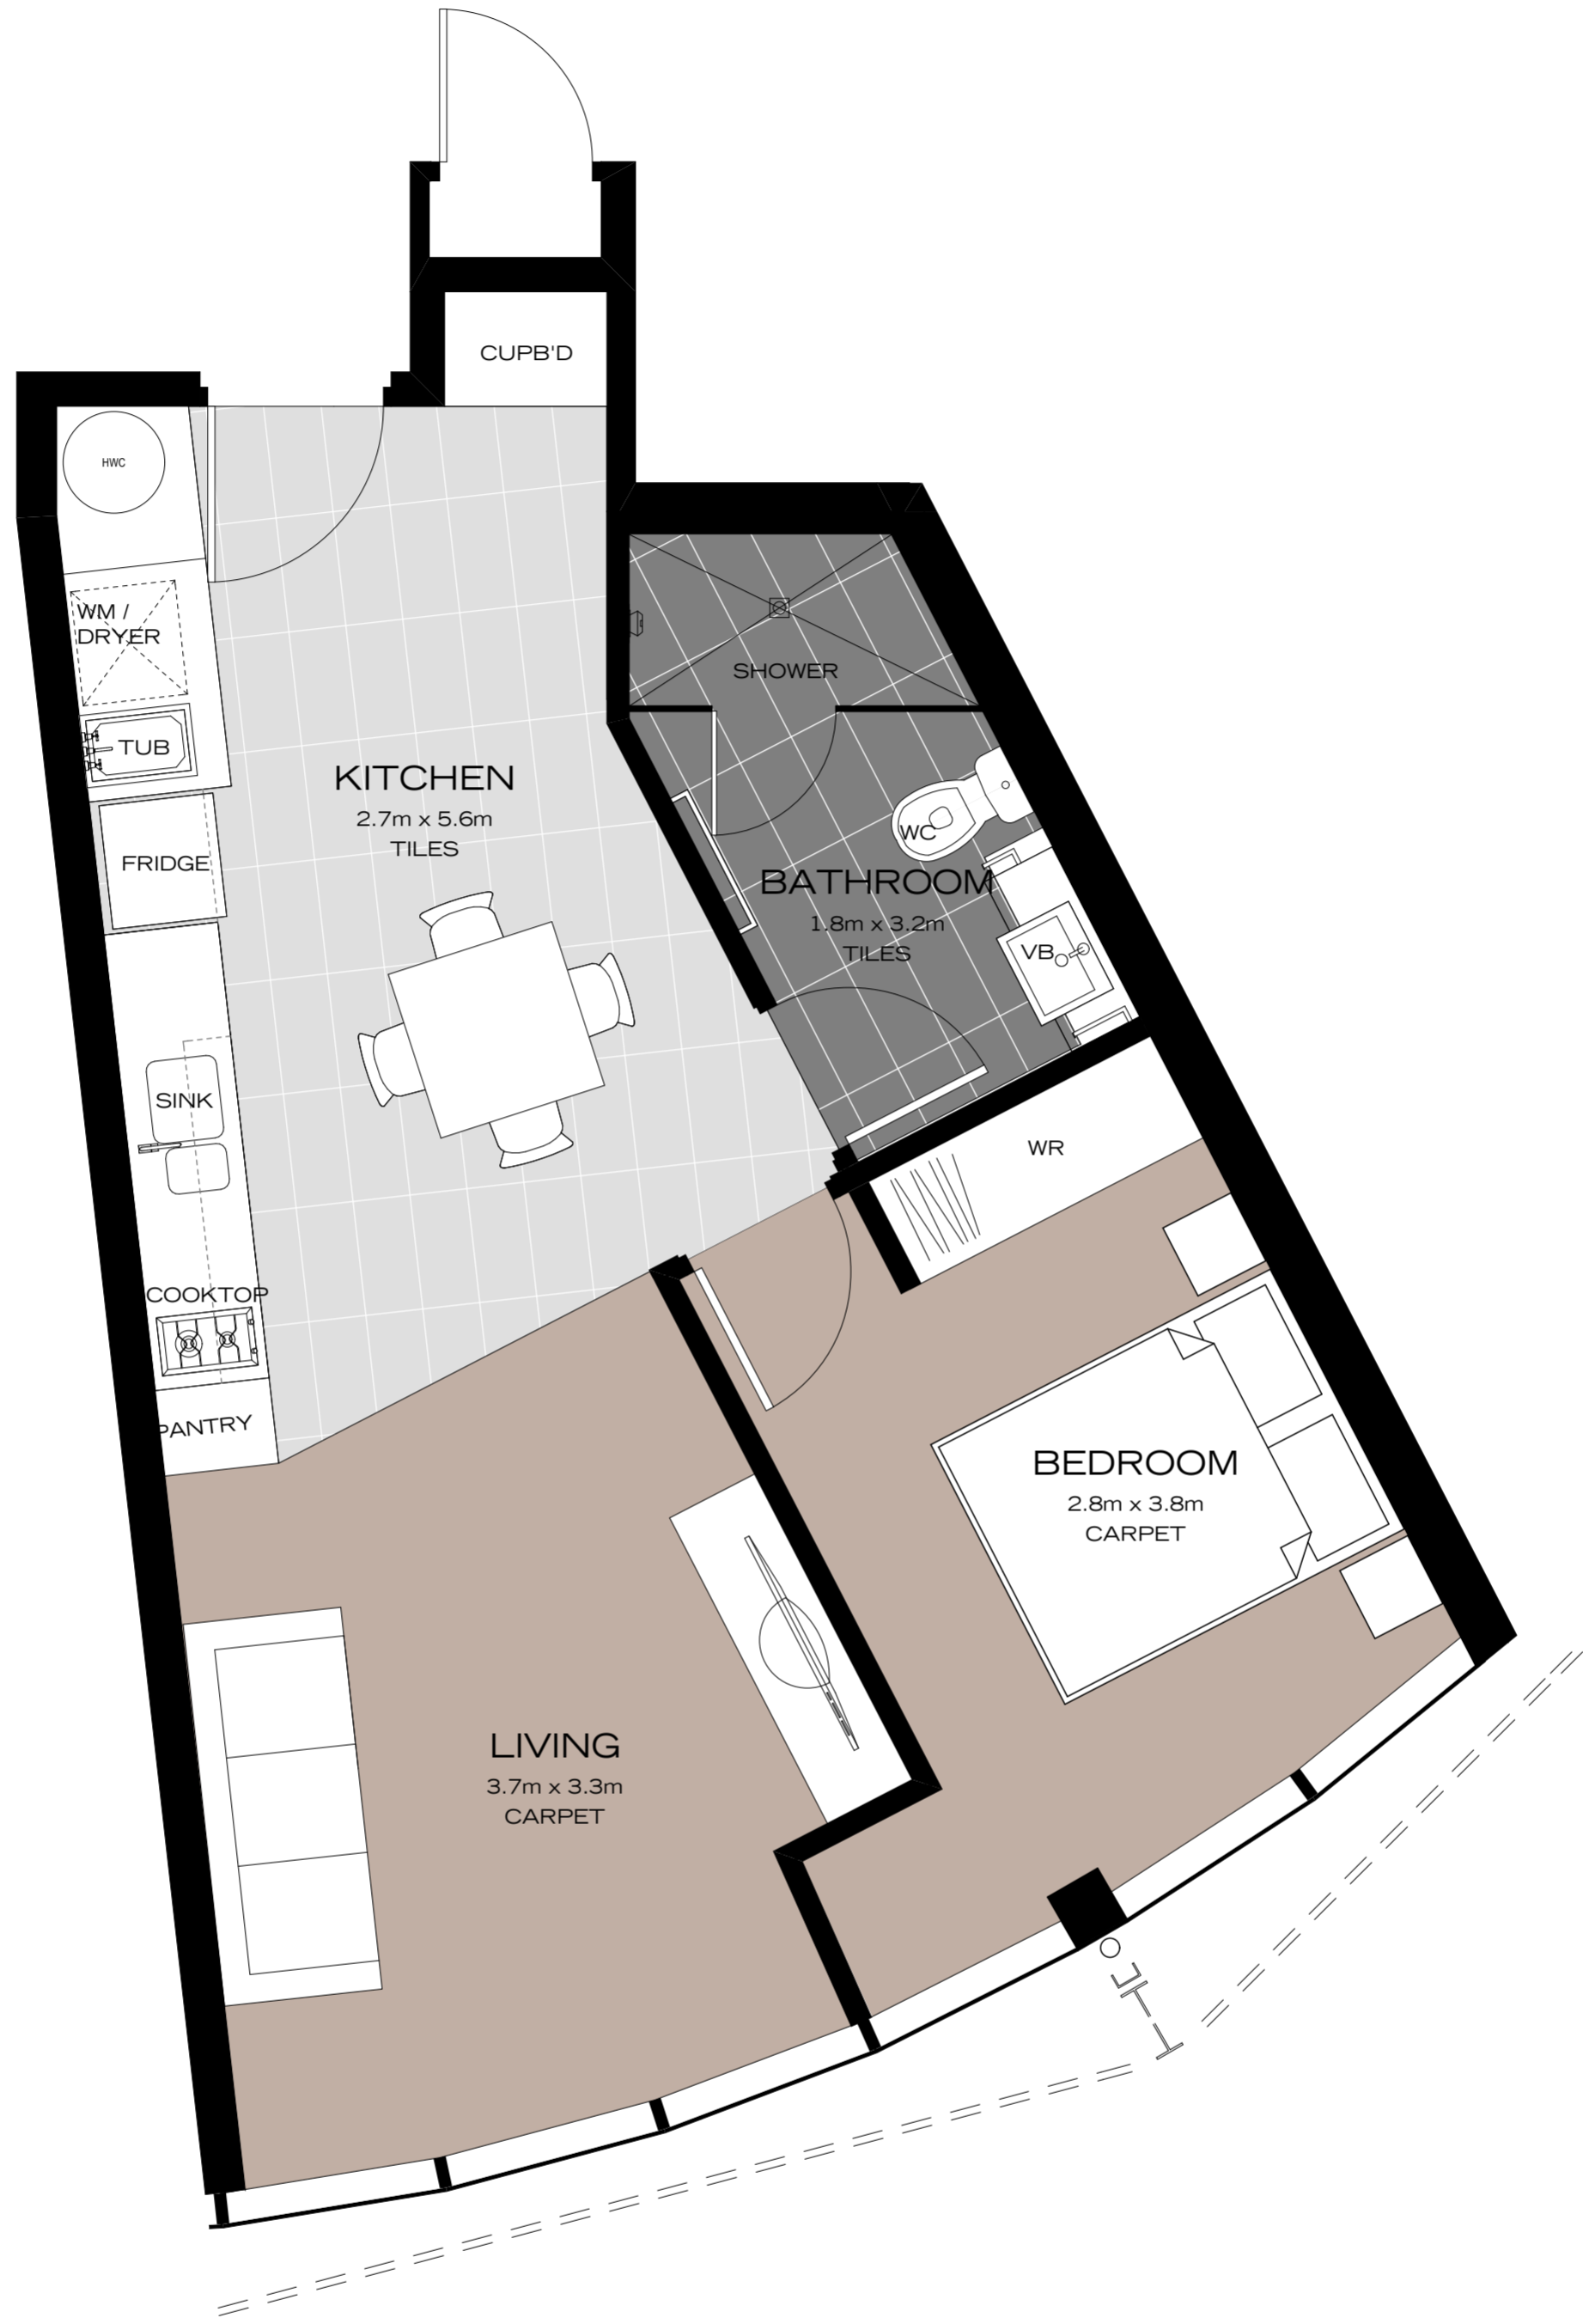

GASWORKS

LAUNCESTON • TASMANIA

NORTH

220: \$237,500

1 BEDROOM

1 Car Space

Total Area : 50 m²