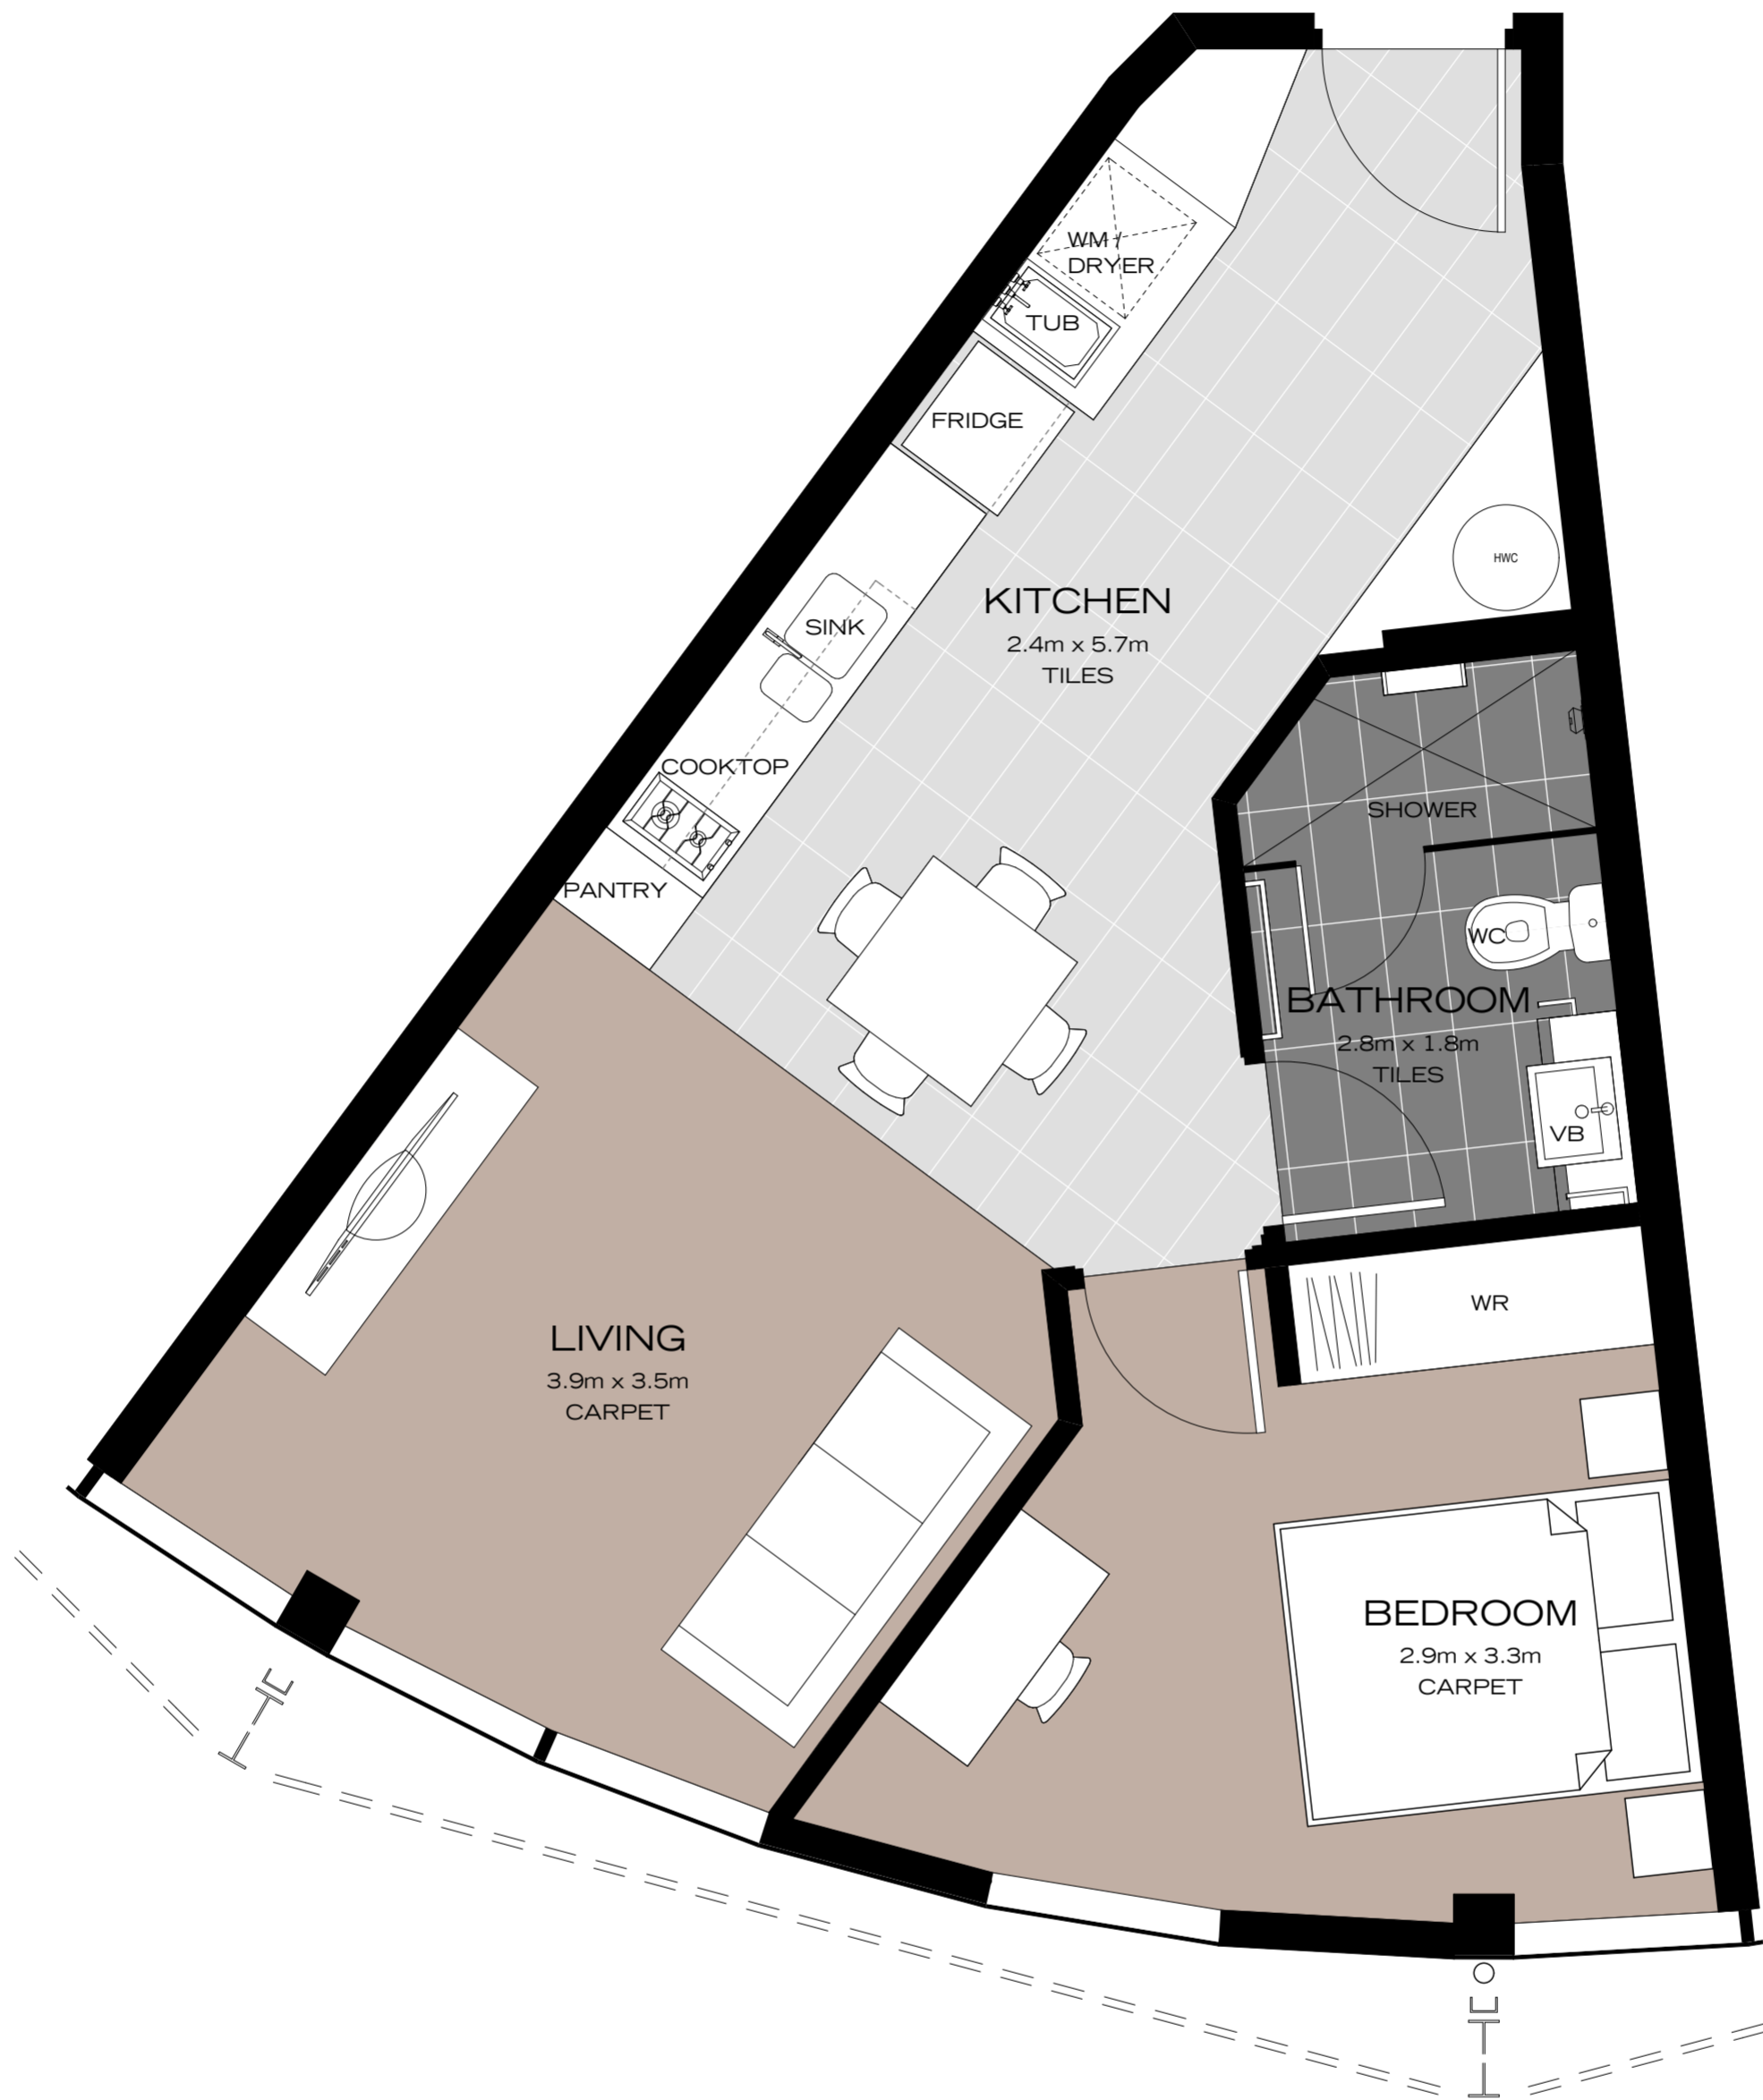

**GASWORKS**  
LAUNCESTON • TASMANIA

NORTH

**221:** \$236,500

**1 BEDROOM**

1 Car Space

Total Area : 51 m<sup>2</sup>