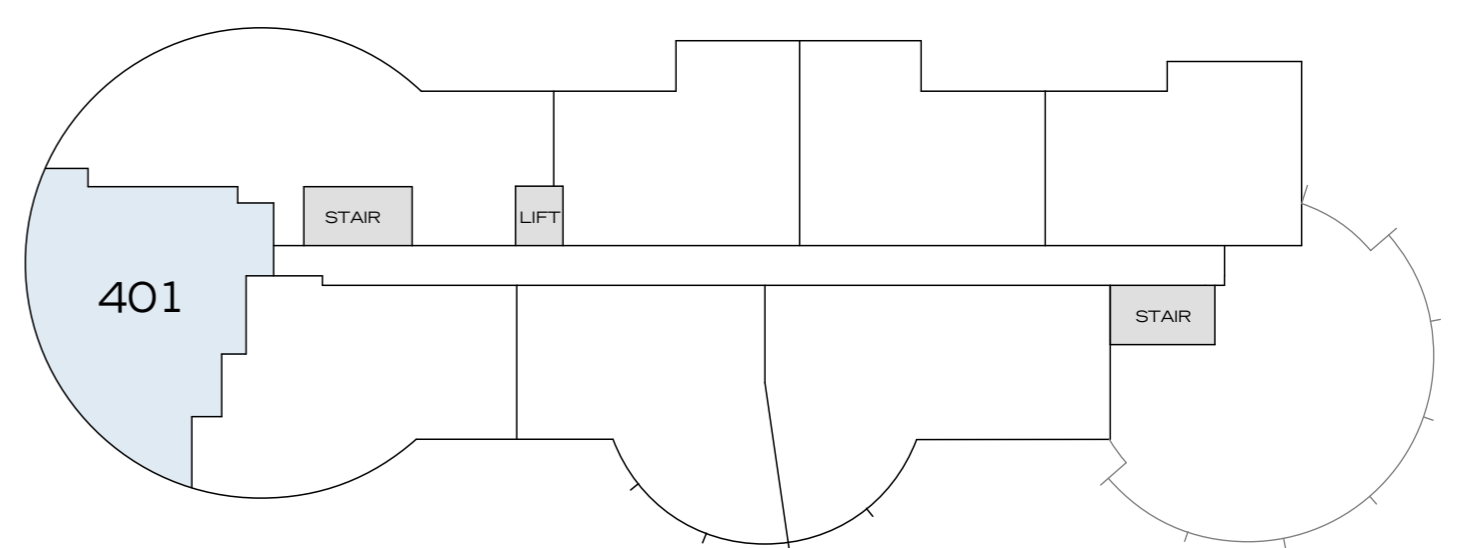

401: \$581,250

3 BEDROOM

Total Area : 136 m²

CIMITIERE STREET

CITY PARK