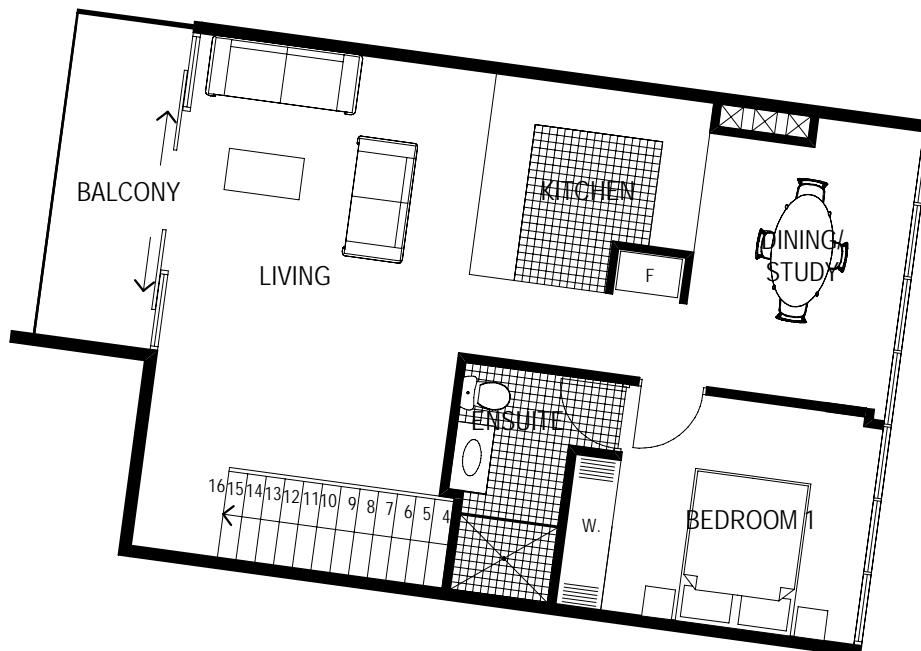

CORNWALL

BOUTIQUE HOTEL, SPA & RESIDENCES

3 BEDROOM APARTMENT

PLAN 1:100

LEVELS 4 & 5: 4.13

Total Area : 127m²

Unit Area : 120m²

Balcony Area : 7m²